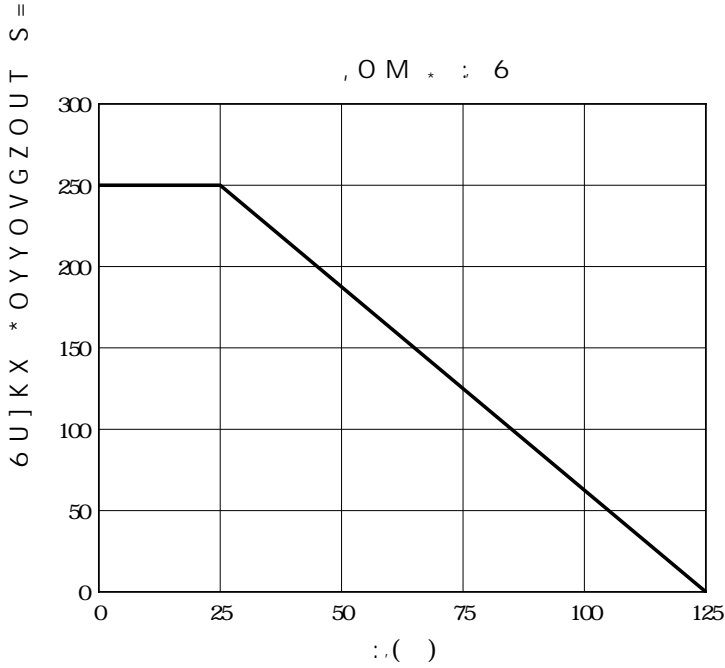

B5818WSQ THRU B5819WSQ

Characteristics (Typical)