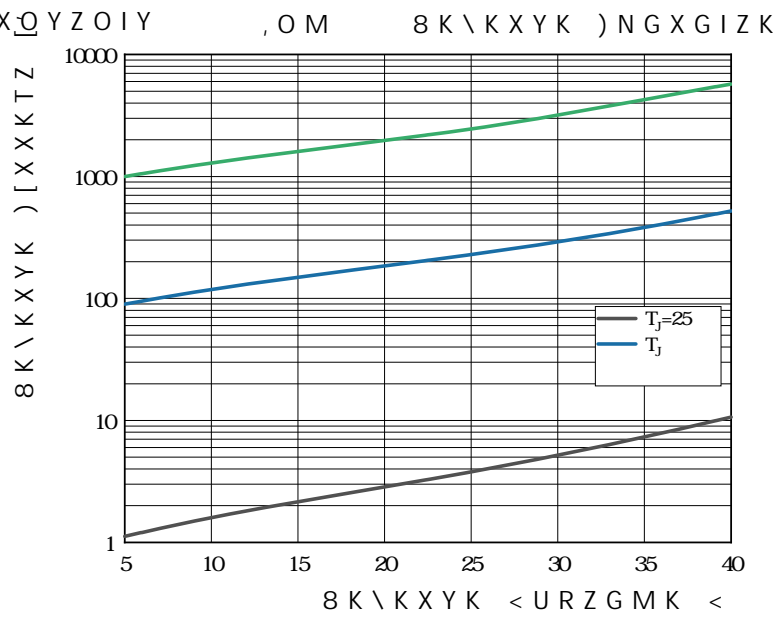

B5818WSQ THRU B5819WSQ

Characteristics (Typical)