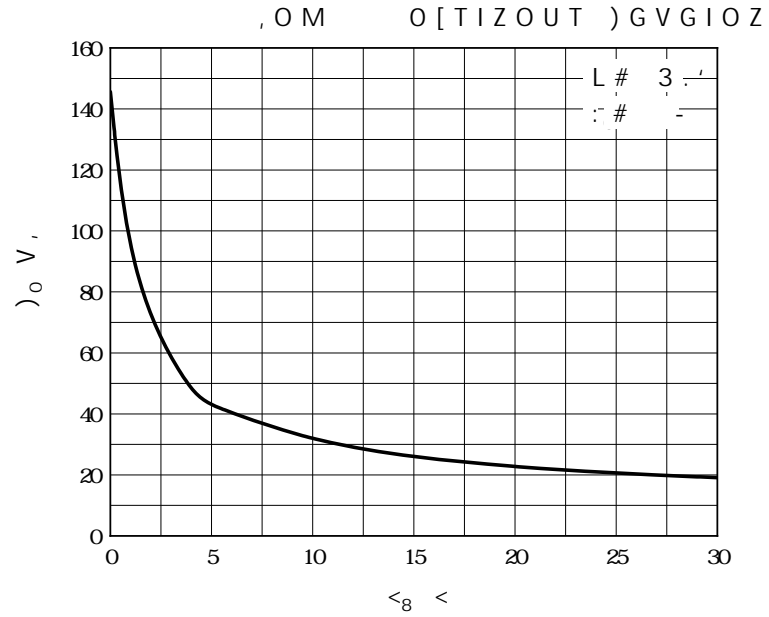

B5818WSQ THRU B5819WSQ

Characteristics (Typical)