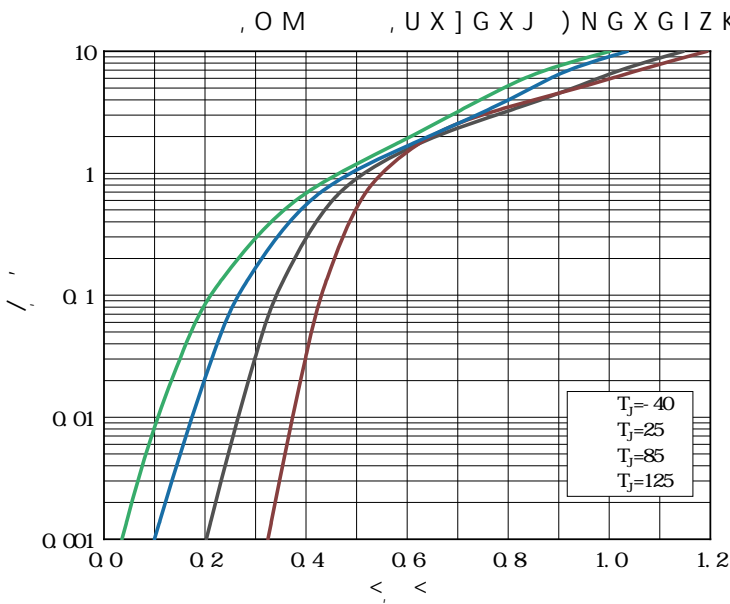

B5818WSQ THRU B5819WSQ

Characteristics (Typical)